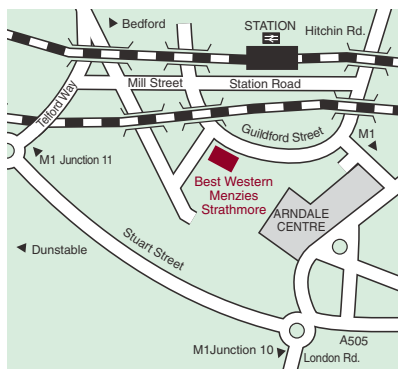

Location

Best Western
MenziesStrathmore

LUTON

Road: Exit M1 at J10 and turn onto Spur Rd J10A. At the first roundabout take the second exit towards the Airport, pass Capability Green at the next two roundabouts turn left passing Vauxhall Sports Centre on your left hand side. Go straight over the next two roundabouts bringing you into Windmill Rd. At the big roundabout, go straight into St Mary's Rd: you now have a church on your left handside. At the traffic lights go straight up to the mini roundabout. Turn left into Guildford Street and proceed to the traffic lights, go straight over and approximately 100 yards on your left hand side is a blind entrance into the Library NCP Car Park. Drive up the ramp and you will see the Best Western Menzies Strathmore on your right hand side. Parking is available on any level and the hotel entrance is located through the second floor exit.

Rail: London to Luton less than 30 minutes.

Air: From London/Luton Airport (2 miles).

Best Western
MenziesStrathmore

Ardale Centre • Luton • Bedfordshire • LU1 2TR

Tel: 01582 734 199 • Fax: 01582 402 528

Email: strathmore@menzieshotels.co.uk

Leisure Time

Best Western Menzies Strathmore's city centre location, close proximity to Luton Airport, and easy access to rural countryside makes it a great choice for both business and leisure guests. Places of interest located nearby are:

- Woburn Abbey
- Whipsnade Zoo