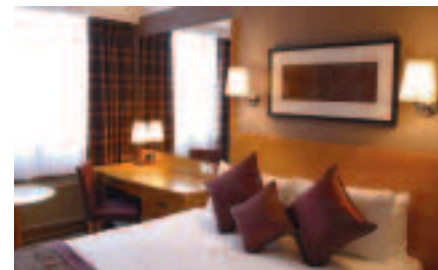

- Corporate Travel
- Meetings and Events
- Weddings and Celebrations
- Leisure Breaks