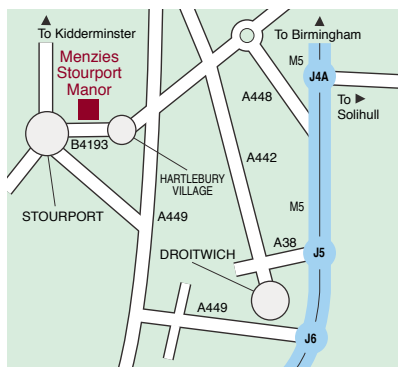

Location

Menzies Stourport Manor

WORCESTERSHIRE

Road: The hotel is located near Kidderminster on the outskirts of Stourport on Severn just 12 miles from the M5.

Exit the motorway at J6 and follow A449 towards Kidderminster. Take B4193 sign posted towards Stourport, continue through Hartlebury Village bearing right at the White Hart Public House, the hotel is situated approximately one mile ahead on the right hand side.

The Hotel

Conveniently located near Kidderminster, just a few miles from the M5, the Menzies Stourport Manor is a four-star contemporary country house hotel, set in 23 acres, offering four-star standards of facilities and service.

Conveniently situated for both the Cotswolds and the Malvern Hills, with Stourport-on-Severn, Kidderminster and Bewdley all a short drive away, the Menzies Stourport Manor is the perfect base for exploring the treasures of Worcestershire and beyond.

Places of interest located nearby are:

- West Midlands Safari and Leisure Park
- Worcester Cathedral
- Severn Valley Railway