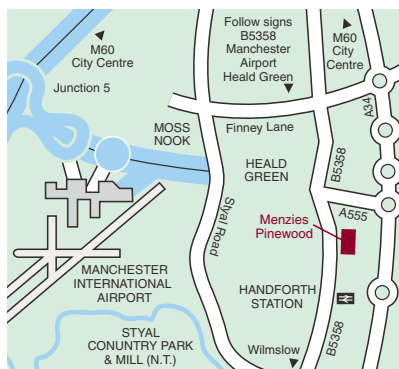

Location

Road: From M60 junction 3, follow A34 to Cheadle for approximately 3 miles, through 2 roundabouts. At 3rd roundabout take 3rd exit onto A555 to end (approximately 0.5 miles). Turn left and the Menzies Pinewood hotel is 100 yards on left. 120 car parking spaces are available at no additional charge for the duration of your stay.

Rail: Handforth station is a 10 minute walk away.

Air: Manchester International Airport is approximately 4.7 miles away.

MenziesPinewood

HANDFORTH

Nr. MANCHESTER AIRPORT

MenziesPinewood

180 Wilmslow Road • Handforth
Manchester • SK9 3LG

- Corporate Travel
- Meetings and Events
- Weddings and Celebrations
- Leisure Breaks
- Airport Stopovers

The Hotel

The four-star Menzies Pinewood is located close to Manchester Airport, the M6, M56 and M60. Offering an extensive range of facilities the hotel is the obvious choice for airport stopovers and is perfectly placed for both business and leisure.

Leisure Time

Menzies Pinewood's close proximity to Manchester Airport and easy access to the motorway network makes it the ideal choice for airport stopovers, the city of Manchester and the beautiful Cheshire countryside.