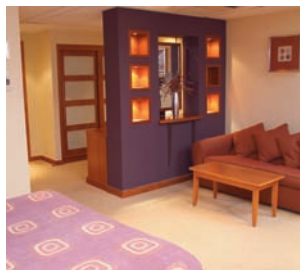

Road: From south and west: Leave M6 at J15 or M1 at J24 and take A50 towards Derby. Leave at J5 and follow A516 to Derby. Follow the brown sign for 'Mickleover Court Hotel' and exit the A516. Take the first exit at the roundabout, the hotel situated on the left.

From north: Leave M1, J28 for A38 to Derby. Stay on A38 for about twenty minutes. Take A516 for Uttoxeter. Follow the brown sign for 'Mickleover Court Hotel' and exit the A516. The hotel is on the right.

Rail: Derby Railway Station is 5 miles from the hotel.

Air: East Midlands Airport is 17 miles from the hotel.