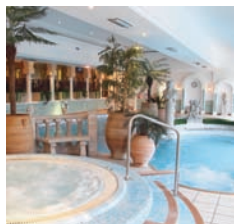

Menzies Mickleover Court

DERBYSHIRE