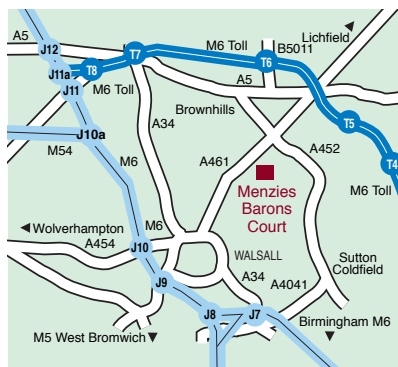

## Location

**Road:** From North West - leave M6 at J12 - take A5 to Brownhills through Cannock. At roundabout with A461, turn right onto the A461. The hotel is located on the left after approx. three miles.

From the North East - leave M42 at J10 and take A5 to Brownhills. Continue on A5 for about 12 miles, turning left at roundabout onto A461 to Walsall. The hotel is located on the left after approx. three miles.

From South West and South East - leave M6 at J7, take the A34 towards Walsall, follow the A4148 ring road. At roundabout with A461 junction, turn right onto A461 to Lichfield. The hotel is located on the right after approx. three miles.

- NEC
- Lichfield
- Cadbury World
- Drayton Manor Park and Zoo