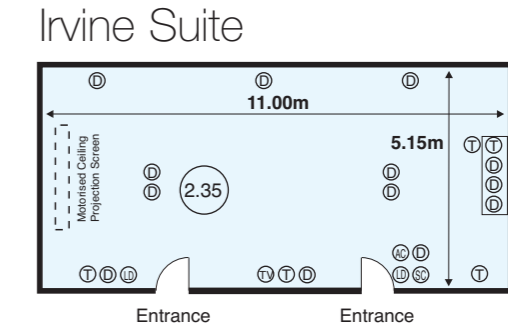

# Meetings & Events

With seven function suites ranging from dedicated boardrooms to a suite seating up to 300 delegates the Menzies Irvine can accommodate a wide range of meeting and private dining requirements.

ROOM NAME	GRAND BALLROOM	AMBASSADOR SUITE	PRESIDENTIAL SUITE	IRVINE SUITE	MENZIES SUITE	BAR SUITE	ANNICK SUITE
DIMENSIONS (in metres)							
Length	21.5	13.50	13.50	11.00	7.94	5.50	5.40
Width	13.50	8.25	8.25	5.15	5.25	3.80	3.80
Height	3.00	3.00	3.00	2.35	3.10	2.38	2.40
Area	260	111	111	57	42	21	20
CAPACITIES							
Theatre style	280	120	120	50	40	20	20
Boardroom	100	60	60	30	25	12	12
U-Shape	-	45	45	20	18	12	12
Cabaret	250	60	60	30	24	10	10
Reception	300	150	150	30	30	30	30
Dinner	220	60	60	40	40	10	10
TECHNICAL INFORMATION							
Natural Daylight	YES	YES	NO	NO	YES	YES	YES
Blackout	YES	YES	YES	YES	YES	YES	YES
Air Conditioning	YES	YES	YES	YES	NO	YES	YES

Menzies Suite

Irvine Suite

- (D) Double Powerpoint
- (T) Telephone
- (TV) TV Aerial Point
- (3P) 3 Phase Power
- (LD) Light Dimming Switch
- (L) Light Switch
- (M) Microphone Socket
- (AC) Air Conditioning Control
- (SC) Ceiling Screen Control
- (0.00) Ceiling Height