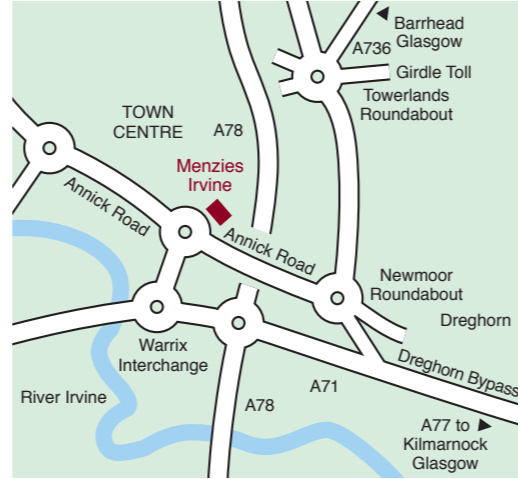

Location

Facilities

- 128 en-suite bedrooms including family and executive rooms
- Brasserie restaurant
- Cocktail bar
- 7 function rooms
- Wifi access
- Satellite TV
- Car parking

For detailed directions please visit our website www.menzieshotels.co.uk

MenziesIrvine

46 Annick Road • Irvine • Ayrshire • KA11 4LD
Tel: 01294 274 272 • Fax: 01294 277 287
Email: irvine.sales@menzieshotels.co.uk