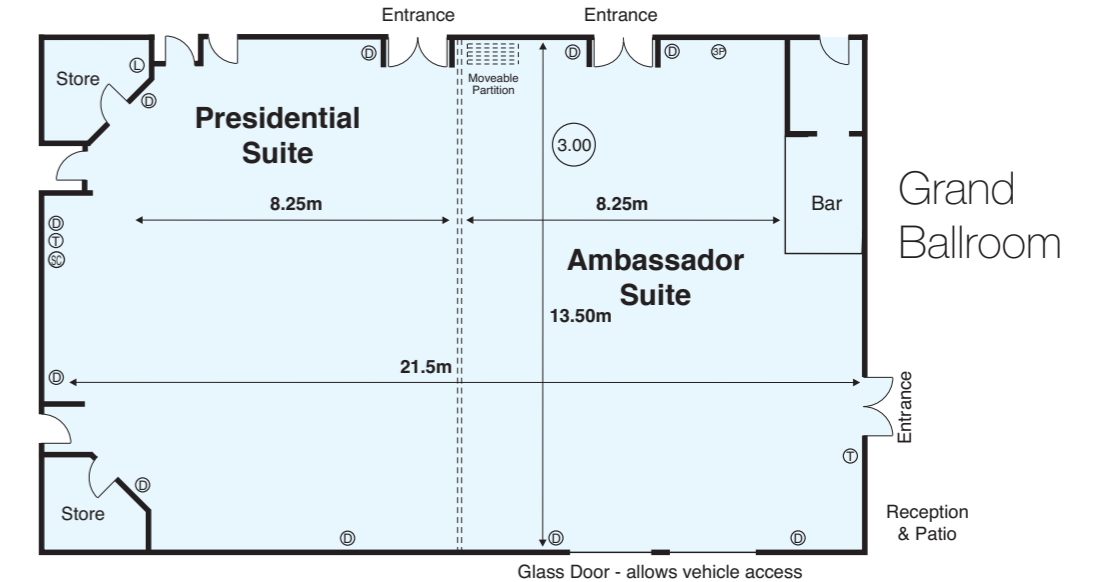

# Meetings & Events

With seven function suites ranging from dedicated boardrooms to a suite seating up to 300 delegates the Menzies Irvine can accommodate a wide range of meeting and private dining requirements.

ROOM NAME	GRAND BALLROOM	AMBASSADOR SUITE	PRESIDENTIAL SUITE	IRVINE SUITE	MENZIES SUITE	BAR SUITE	ANNICK SUITE
DIMENSIONS (in metres)							
Length	21.5	13.50	13.50	11.00	7.94	5.50	5.40
Width	13.50	8.25	8.25	5.15	5.25	3.80	3.80
Height	3.00	3.00	3.00	2.35	3.10	2.38	2.40
Area	260	111	111	57	42	21	20
CAPACITIES							
Theatre style	280	120	120	50	40	20	20
Boardroom	100	60	60	30	25	12	12
U-Shape	-	45	45	20	18	12	12
Cabaret	250	60	60	30	24	10	10
Reception	300	150	150	30	30	30	30
Dinner	220	60	60	40	40	10	10
TECHNICAL INFORMATION							
Natural Daylight	YES	YES	NO	NO	YES	YES	YES
Blackout	YES	YES	YES	YES	YES	YES	YES
Air Conditioning	YES	YES	YES	YES	NO	YES	YES