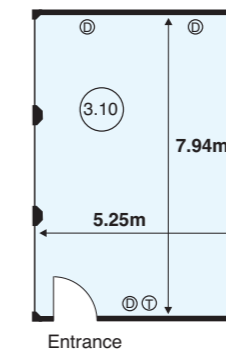

# Meetings & Events

With seven function suites ranging from dedicated boardrooms to a suite seating up to 300 delegates the Menzies Irvine can accommodate a wide range of meeting and private dining requirements.

ROOM NAME	GRAND BALLROOM	AMBASSADOR SUITE	PRESIDENTIAL SUITE	IRVINE SUITE	MENZIES SUITE	BAR SUITE	ANNICK SUITE
DIMENSIONS (in metres)							
Length	21.5	13.50	13.50	11.00	7.94	5.50	5.40
Width	13.50	8.25	8.25	5.15	5.25	3.80	3.80
Height	3.00	3.00	3.00	2.35	3.10	2.38	2.40
Area	260	111	111	57	42	21	20
CAPACITIES							
Theatre style	280	120	120	50	40	20	20
Boardroom	100	60	60	30	25	12	12
U-Shape	-	45	45	20	18	12	12
Cabaret	250	60	60	30	24	10	10
Reception	300	150	150	30	30	30	30
Dinner	220	60	60	40	40	10	10
TECHNICAL INFORMATION							
Natural Daylight	YES	YES	NO	NO	YES	YES	YES
Blackout	YES	YES	YES	YES	YES	YES	YES
Air Conditioning	YES	YES	YES	YES	NO	YES	YES